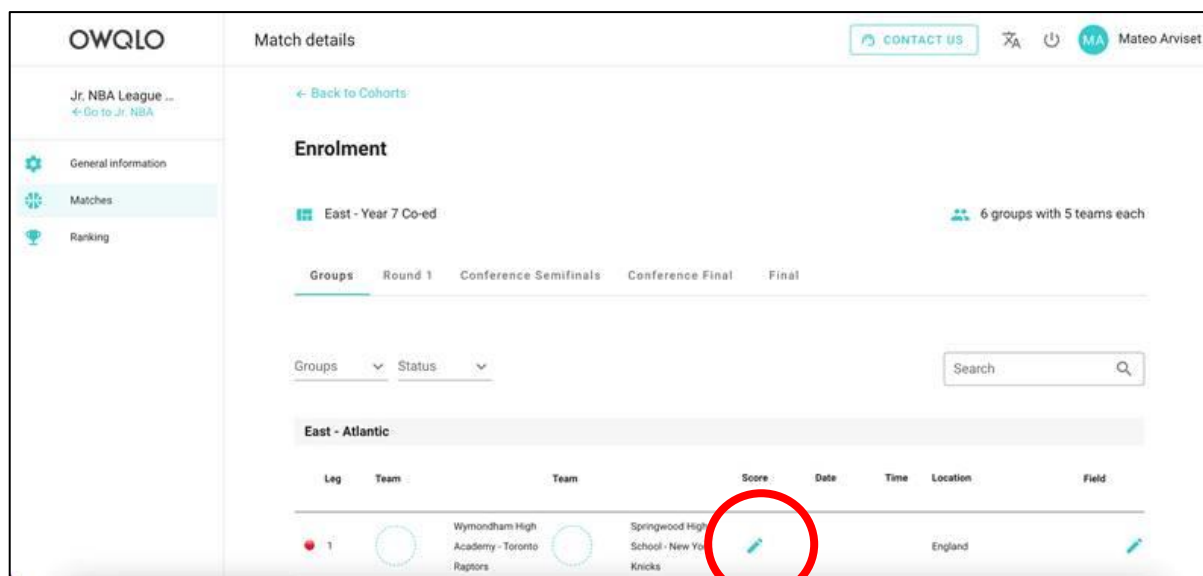

5. Once the date and time has been amended, you can now enter the score for the match by clicking on the 'score amend' button

Once this is complete, you should now be able to see the league updated in the app.

Note: for those fixtures that are unfulfilled due to schools withdrawing, you will need to enter the score as a 20-0 win to your school.

If you have any issues with inputting of the scores, please email jr.nba@basketballengland.co.uk