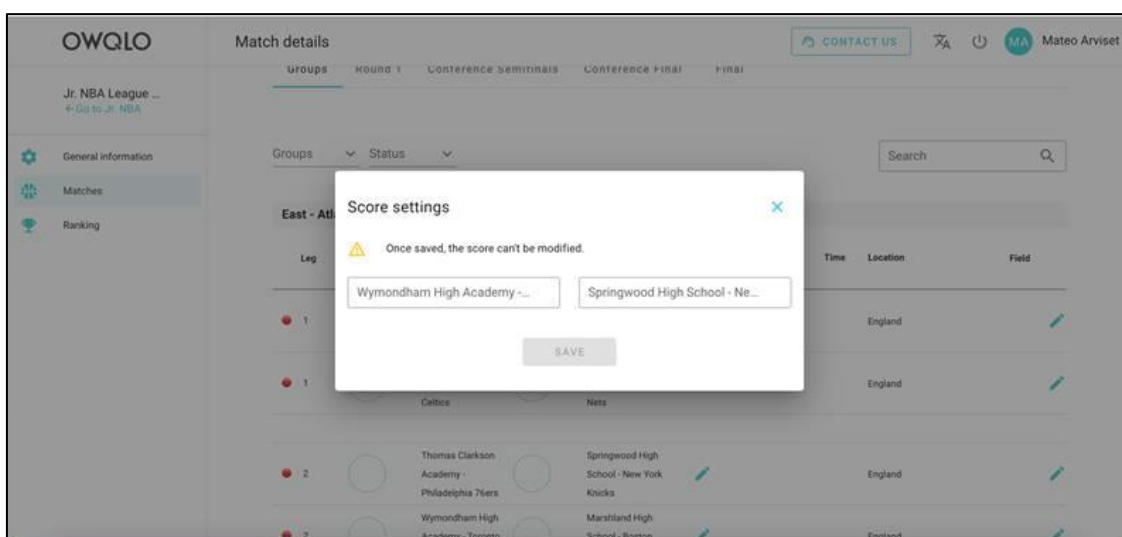

- From the matches view, please click the correct region and category that you are entering scores for. This will display all the fixtures within that league, across all 6 divisions. Using the search tool on the right hand-side to find the fixtures for your school.

### Fixtures page:

Leg	Team	Team	Score	Date	Time	Location	Field
1	Wymondham High Academy - Toronto Raptors	Springwood High School - New York Knicks				England	

4. **Before entering any scores, using the 'field edit' button, amend the date and time as to when the fixture was played – if this is not edited prior to adding a score, the score will not be identified on the app**

**Field amend button:**

**Date amendment:**

5. Once the date and time has been amended, you can now enter the score for the match by clicking on the 'score amend' button

Once this is complete, you should now be able to see the league updated in the app.